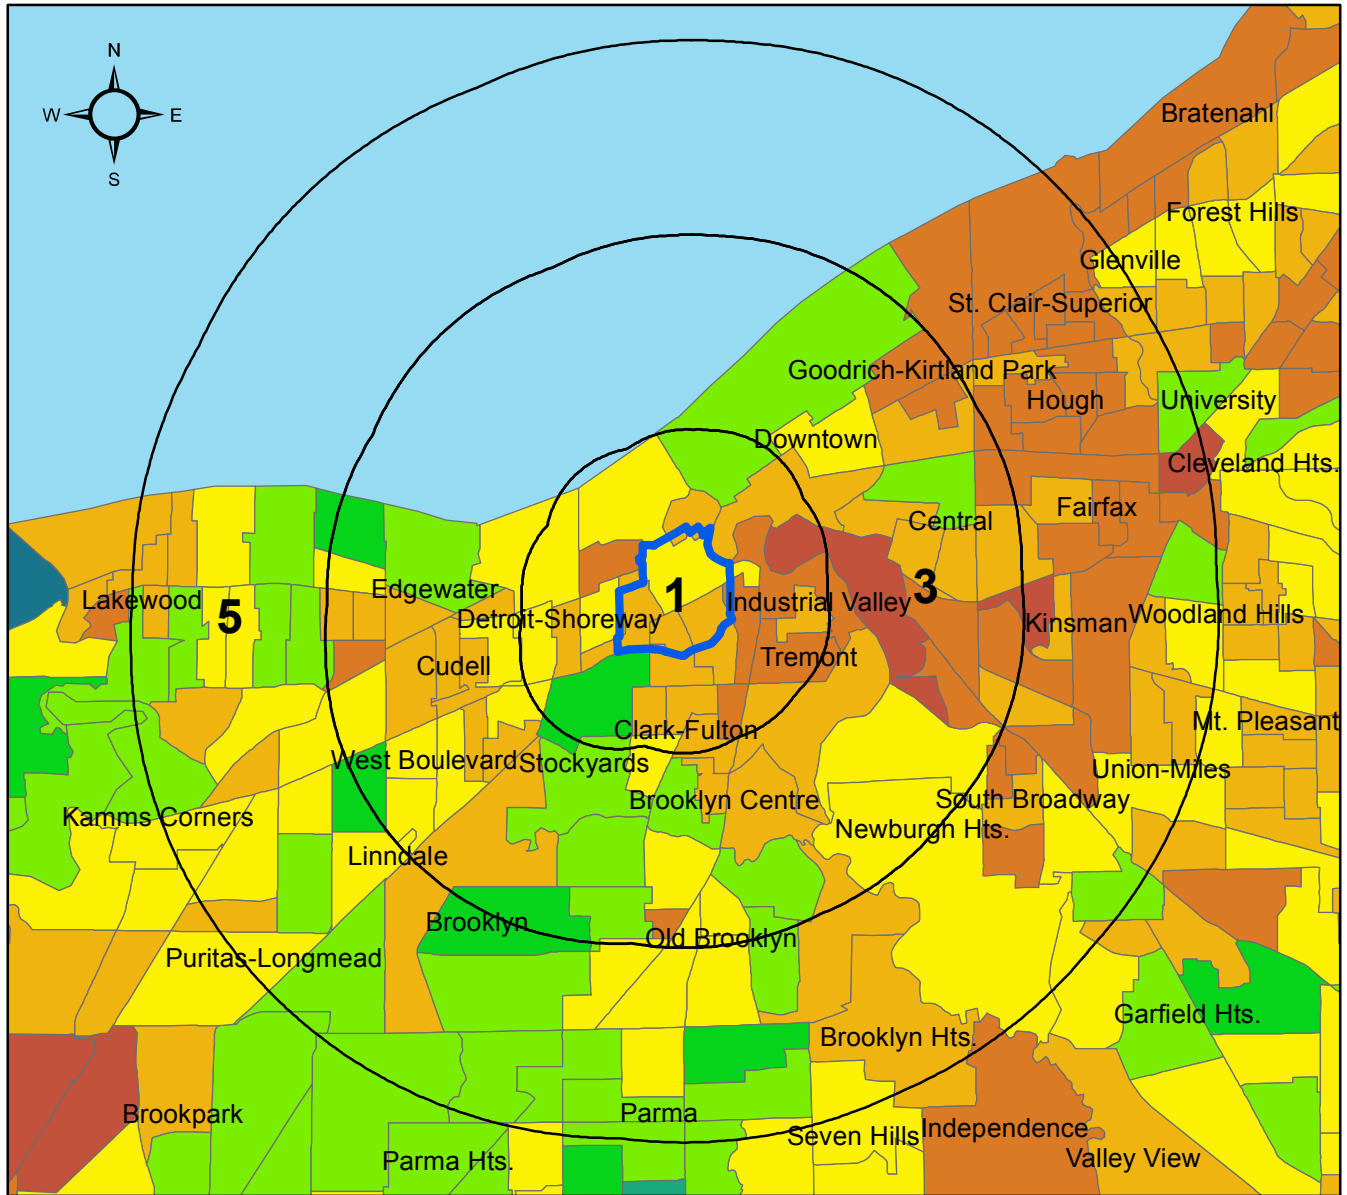

2010 Population

Ohio City: 1,3,5 Mile Radius

2010 Total Population

1 MILE RADIUS
Population – 61,584

3 MILE RADIUS
Population – 200,388

5 MILE RADIUS
Population – 416,192

COUNTY WIDE
Population – 1,280,122

 Ohio City