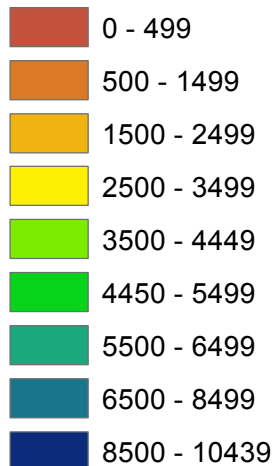

2010 Population

Ohio City: 1,3,5 Mile Radius

2010 Total Population

1 MILE RADIUS
Population – 61,584

3 MILE RADIUS
Population – 200,388

5 MILE RADIUS
Population – 416,192

COUNTY WIDE
Population – 1,280,122

 Ohio City