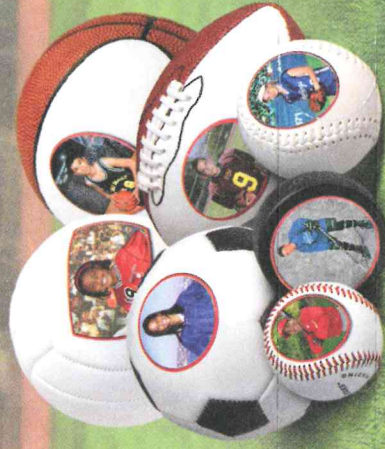

Photo
Sculpture

Photo
Trophy

LEGENDS

SPORTS PHOTOGRAPHY

DRINKWARE

PHOTO DOWNLOAD

High resolution download of your photo
complete with copyright release.

Fan Pass

SPECIALTY ITEMS

Designer Pennant Sticker or Standard Felt Pennant

Wall-Stars

IMAGE BALLS

COACH ITEMS

8x10 Signable
*Signatures
NOT included

6x8 Mini Nail-on
Coach Plaque

Buttons